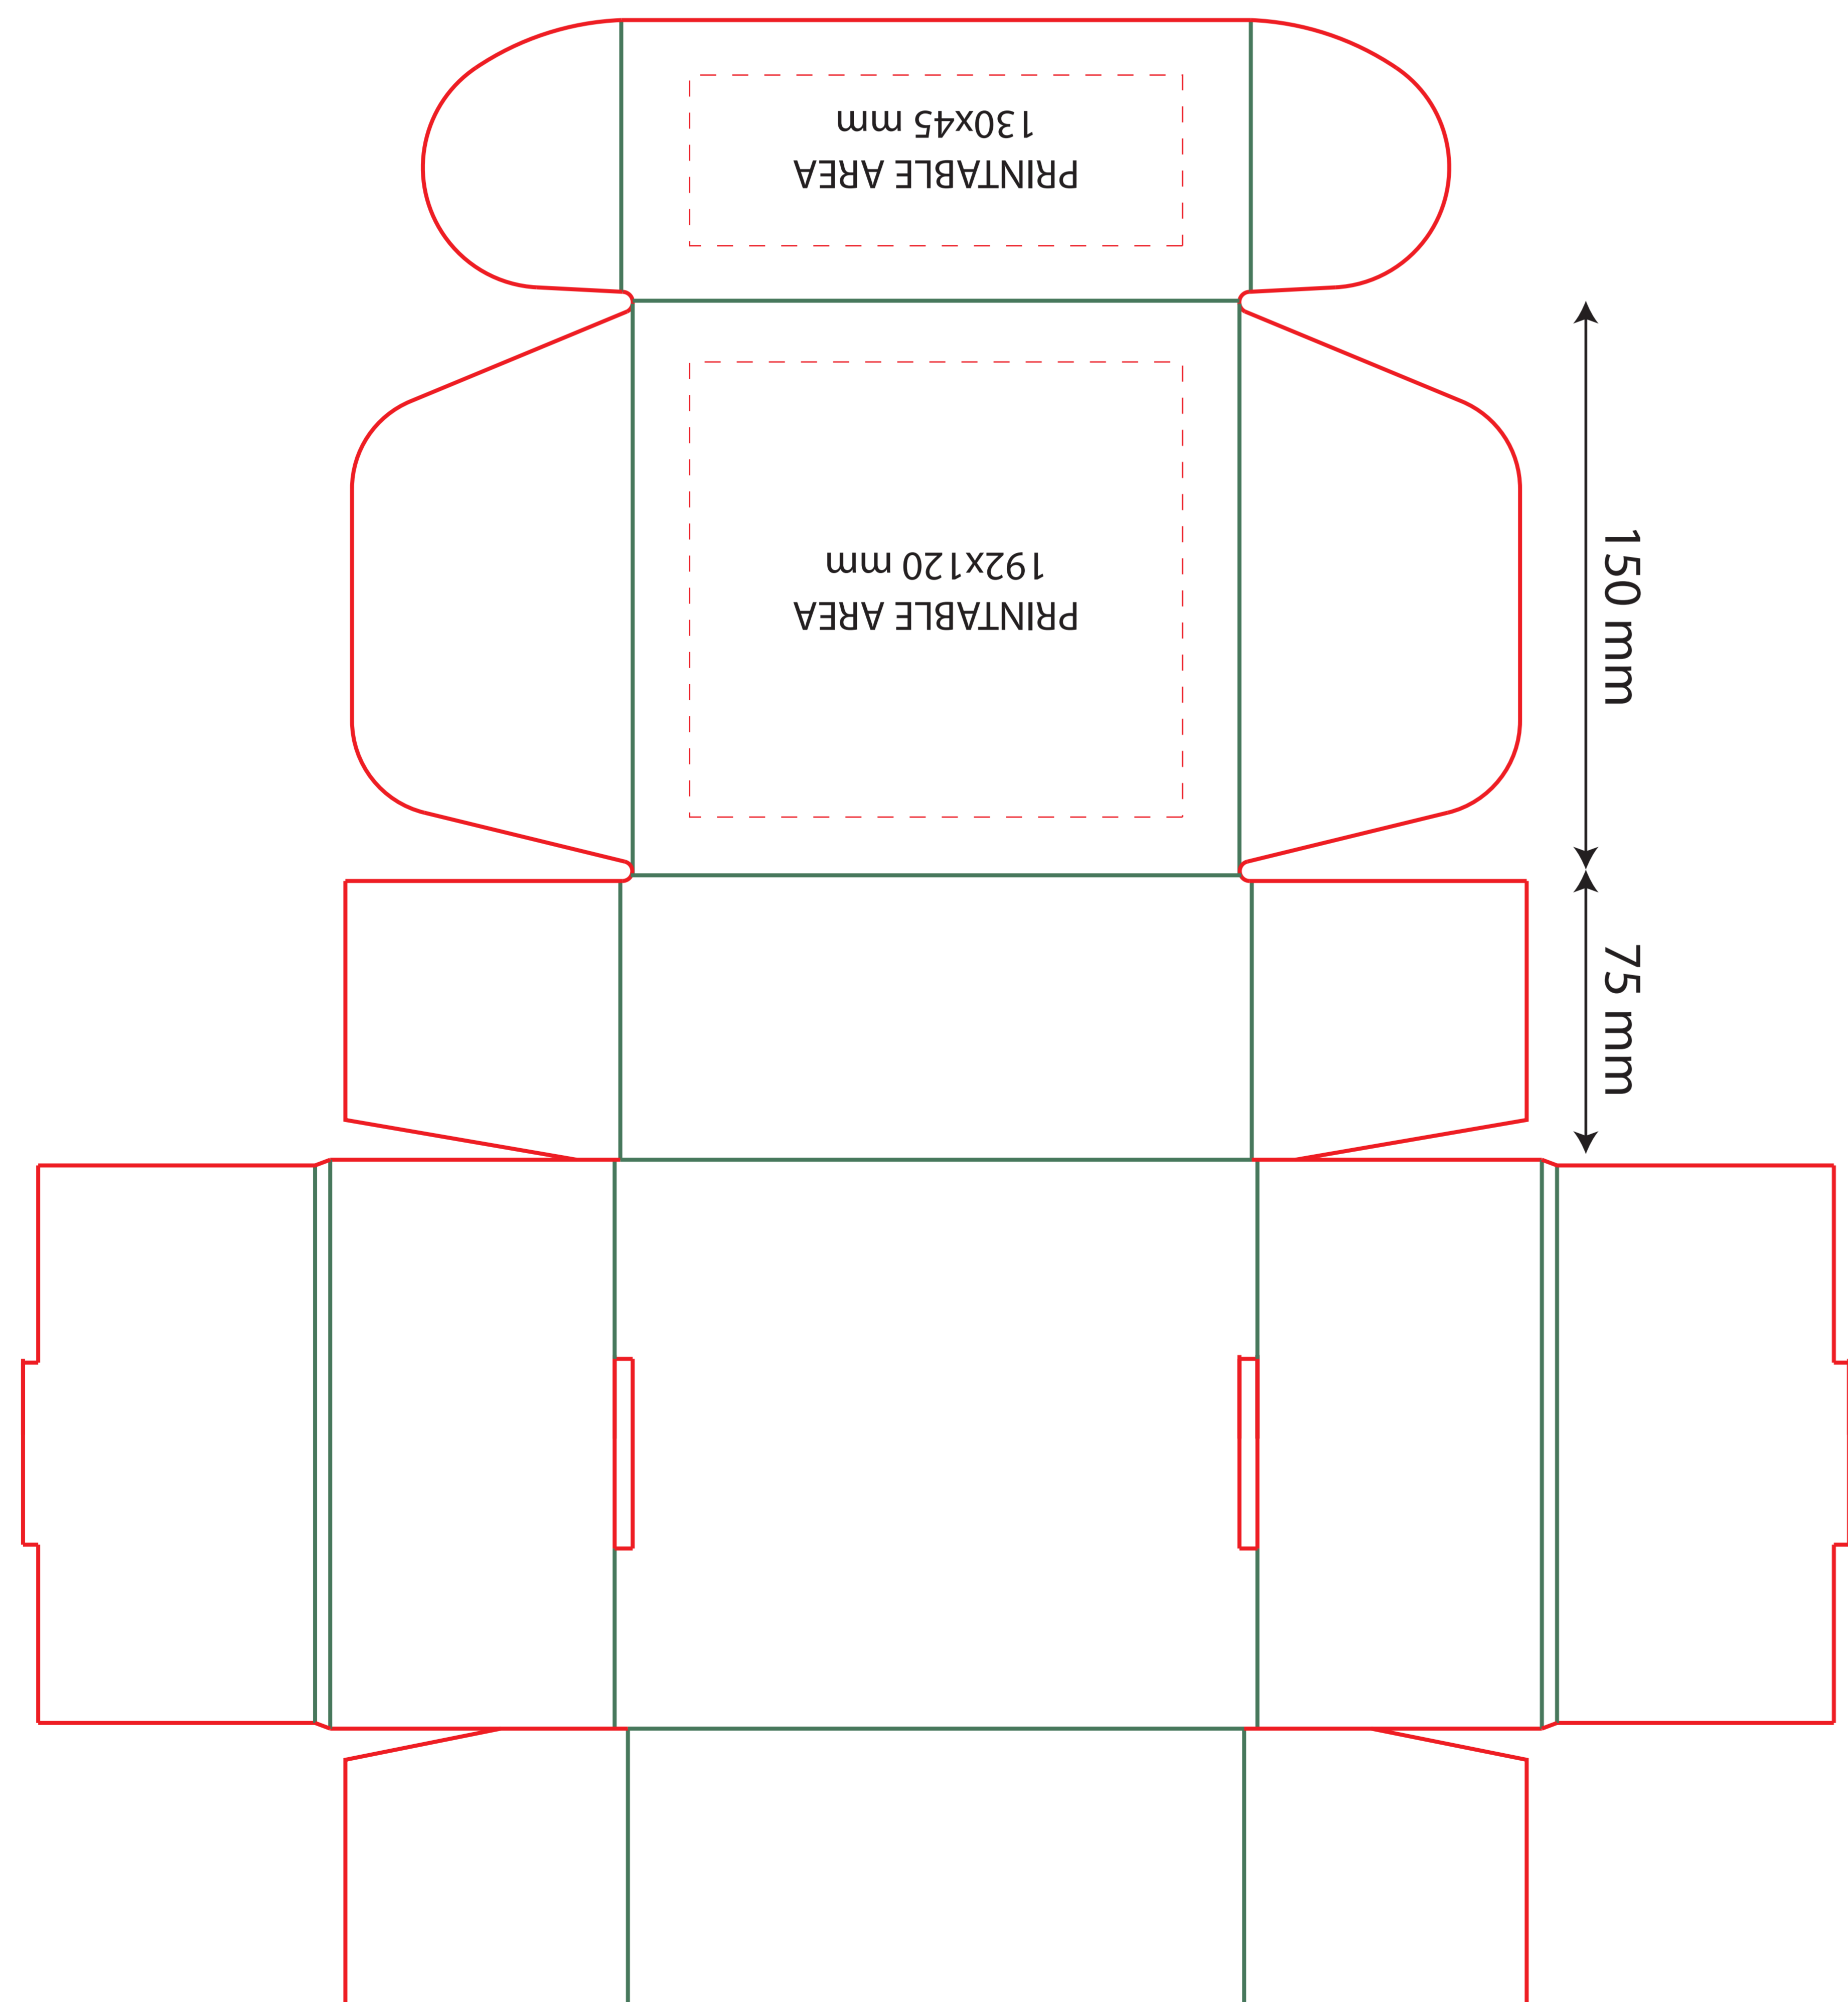

printie.co

- Crease Line
- Cut Line

OUTSIDE

160 mm

INSIDE

160 mm